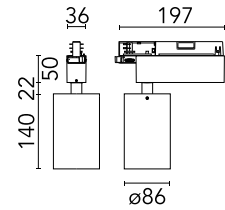

Spotlight to be installed on 3-phase track. with LED light source. 220-240V, 50-60Hz power supply integrated.

Are you a professional and your project needs consulting and support?

[BOOK AN APPOINTMENT](#)