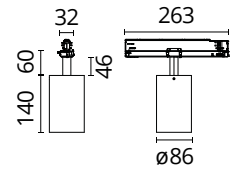

Are you a professional and your project needs consulting and support?

[BOOK AN APPOINTMENT](#)

Main specifications

Mounting	Track
Environments	Indoor dry location
Light Source Type	LED
LED type	LED array
Lamp category	LED
Iicos	No
Bulb finish	Clear
Number of heads	1
Power (W)	33
System power (W)	33
Source flux (lm)	3225
System flux (lm)	2089

Physical

Colour	White
Trim	No
Orientation	Adjustable
Rotation (°)	360
Longitudinal tilting (°)	90
Spot diameter (mm)	86
Net weight (kg)	0.75
IP internal	20
IP external	20

Download

Mounting instructions [↓ PDF](#)