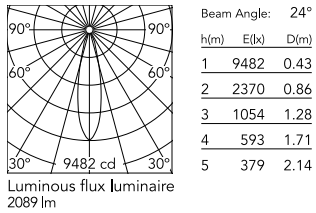

Physical

Colour	White
Trim	No
Orientation	Adjustable
Rotation (°)	360
Longitudinal tilting (°)	90
Spot diameter (mm)	86
Net weight (kg)	0.75
IP internal	20
IP external	20

Download

Mounting instructions [↓ PDF](#)

Photometric Files

LDT / IES [↓ ZIP](#)

Technical Drawings

2D [↓ ZIP](#)

3D [↓ ZIP](#)

[↓ ZIP](#) Bim

Schematic light drawing

Photometric