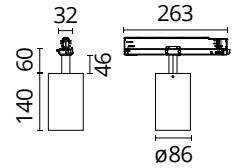

Are you a professional and your project needs consulting and support?

[BOOK AN APPOINTMENT](#)

Main specifications

Mounting	Track
Environments	Indoor dry location
Light Source Type	LED
LED type	Phosphor LED
Lamp category	LED
Iicos	No
Bulb finish	Clear
Number of heads	1
Power (W)	23
System power (W)	27.5
Source flux (lm)	2883
System flux (lm)	2134

Physical

Colour	Black
Trim	No
Orientation	Adjustable
Rotation (°)	360
Longitudinal tilting (°)	90
Spot diameter (mm)	86
Net weight (kg)	0.75
IP internal	20
IP external	20

Download

[Mounting instructions](#)  PDF