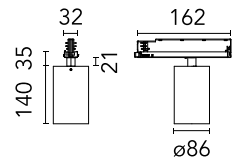

[BOOK AN APPOINTMENT](#)

Main specifications

Mounting	Track
Environments	Indoor dry location
Light Source Type	LED
LED type	LED array
Lamp category	LED
Iicos	No
Bulb finish	Clear
Number of heads	1
Power (W)	33
System power (W)	33
Source flux (lm)	3225
System flux (lm)	1991

Physical

Colour	Black
Trim	No
Orientation	Adjustable
Rotation (°)	360
Longitudinal tilting (°)	90
Spot diameter (mm)	86
Net weight (kg)	0.75
IP internal	20
IP external	20

Download

[Mounting instructions](#)  PDF