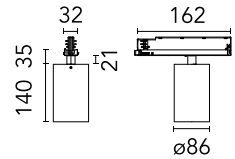

[BOOK AN APPOINTMENT](#)

Main specifications

Mounting	Track
Environments	Indoor dry location
Light Source Type	LED
LED type	LED array
Lamp category	LED
Iicos	No
Bulb finish	Clear
Number of heads	1
Power (W)	33
System power (W)	33
Source flux (lm)	3225
System flux (lm)	2190

Physical

Colour	Black
Trim	No
Orientation	Adjustable
Rotation (°)	360
Longitudinal tilting (°)	90
Spot diameter (mm)	86
Net weight (kg)	0.75
IP internal	20
IP external	20

Download

[Mounting instructions](#)  PDF