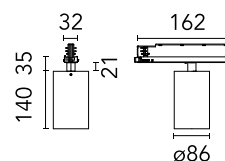

FLOS

09.7755.30A White

UT Spot Track Ø 86 GA

Designed by FLOS Architectural, UT S

Spotlight to be installed on 3-phase track with LED light source. 220-240V, 50-60Hz power supply integrated. .30 versions come with the track adapter, the arm and the rear of the head in black.

Are you a professional and your project needs consulting and support?

[BOOK AN APPOINTMENT](#)

Main specifications

Mounting	Track
Environments	Indoor dry location
Light Source Type	LED
LED type	LED array
Lamp category	LED
Iicos	No
Bulb finish	Clear
Number of heads	1
Power (W)	33
System power (W)	33
Source flux (lm)	3506
System flux (lm)	2074

Physical

Colour	White
Trim	No
Orientation	Adjustable
Rotation (°)	360
Longitudinal tilting (°)	90
Spot diameter (mm)	86
Net weight (kg)	0.75
IP internal	20
IP external	20

Download

Mounting instructions [↓ PDF](#)