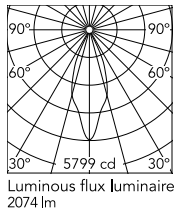

Physical

Colour	White
Trim	No
Orientation	Adjustable
Rotation (°)	360
Longitudinal tilting (°)	90
Spot diameter (mm)	86
Net weight (kg)	0.75
IP internal	20
IP external	20

Download

Mounting instructions [↓ PDF](#)

Photometric Files

LDT / IES [↓ ZIP](#)

Technical Drawings

2D [↓ ZIP](#)

3D [↓ ZIP](#)

[↓ ZIP](#) Bim

Schematic light drawing

Photometric