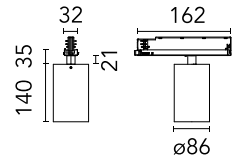

[BOOK AN APPOINTMENT](#)

Main specifications

Mounting	Track
Environments	Indoor dry location
Light Source Type	LED
LED type	LED array
Lamp category	LED
Iicos	No
Bulb finish	Clear
Number of heads	1
Power (W)	33
System power (W)	33
Source flux (lm)	3506
System flux (lm)	2074

Physical

Colour	Black
Trim	No
Orientation	Adjustable
Rotation (°)	360
Longitudinal tilting (°)	90
Spot diameter (mm)	86
Net weight (kg)	0.75
IP internal	20
IP external	20

Download

[Mounting instructions](#)  PDF