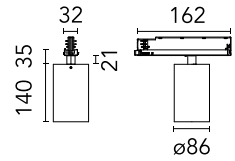

[BOOK AN APPOINTMENT](#)

Main specifications

Mounting	Track
Environments	Indoor dry location
Light Source Type	LED
LED type	LED array
Lamp category	LED
Iicos	No
Bulb finish	Clear
Number of heads	1
Power (W)	33
System power (W)	33
Source flux (lm)	3959
System flux (lm)	2408

Physical

Colour	Black
Trim	No
Orientation	Adjustable
Rotation (°)	360
Longitudinal tilting (°)	90
Spot diameter (mm)	86
Net weight (kg)	0.75
IP internal	20
IP external	20

Download

[Mounting instructions](#) PDF