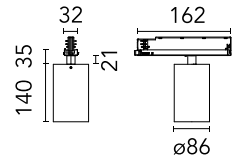

[BOOK AN APPOINTMENT](#)

Main specifications

Mounting	Track
Environments	Indoor dry location
Light Source Type	LED
LED type	LED array
Lamp category	LED
Iicos	No
Bulb finish	Clear
Number of heads	1
Power (W)	33
System power (W)	33
Source flux (lm)	3506
System flux (lm)	2281

Physical

Colour	Black
Trim	No
Orientation	Adjustable
Rotation (°)	360
Longitudinal tilting (°)	90
Spot diameter (mm)	86
Net weight (kg)	0.75
IP internal	20
IP external	20

Download

[Mounting instructions](#)  PDF