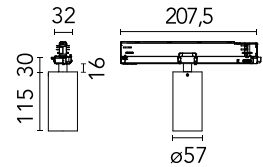

Spotlight to be installed on 3-phase track with LED light source. 220-240V, 50-60Hz power supply integrated. In the "All white" versions, the track adapter, the arm, the rear of the head and the head are white. Only the anti-glare ring is black.

Are you a professional and your project needs consulting and support?

BOOK AN APPOINTMENT