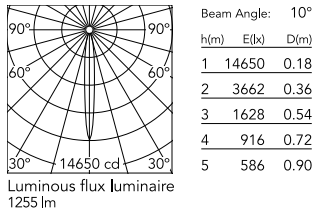

### Physical

Colour	White
Trim	No
Orientation	Adjustable
Rotation (°)	360
Longitudinal tilting (°)	90
Spot diameter (mm)	57
Net weight (kg)	0.57
IP internal	20

### Photometric Files

LDT / IES [↓ ZIP](#)

### Technical Drawings

2D [↓ ZIP](#)

3D [↓ ZIP](#)

## Schematic light drawing