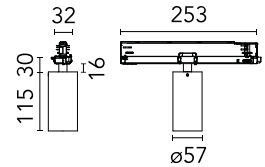

Are you a professional and your project needs consulting and support?

BOOK AN APPOINTMENT

Main specifications

Mounting	Track
Environments	Indoor dry location
Light source type	LED
Light sources included	Yes
LED type	LED array
Lamp category	LED
Number of lamps	1
Power (W)	15.5
System power (W)	19
Source flux (lm)	2179
Lumen Output (lm)	1216

Physical

Colour	White
Trim	No
Orientation	Adjustable
Rotation (°)	360
Longitudinal tilting (°)	90
Spot diameter (mm)	57
Net weight (kg)	0.57
IP internal	20

Download

Mounting instructions [↓ PDF](#)

Photometric Files

LDT / IES [↓ ZIP](#)

Technical Drawings

2D [↓ ZIP](#)

3D [↓ ZIP](#)

Schematic light drawing

Beam Angle: 42°

h(m)	E(lx)	D(m)
1	2879	0.76
2	720	1.52
3	320	2.28
4	180	3.05
5	115	3.81

Photometric