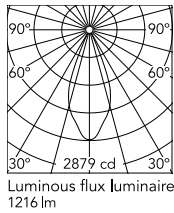

Physical

Colour	White
Trim	No
Orientation	Adjustable
Rotation (°)	360
Longitudinal tilting (°)	90
Spot diameter (mm)	57
Net weight (kg)	0.57
IP internal	20

Download

Mounting instructions [↓ PDF](#)

Photometric Files

LDT / IES [↓ ZIP](#)

Technical Drawings

2D [↓ ZIP](#)

3D [↓ ZIP](#)

Schematic light drawing

Beam Angle: 42°

h(m)	E(lx)	D(m)
1	2879	0.76
2	720	1.52
3	320	2.28
4	180	3.05
5	115	3.81

Photometric