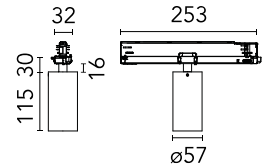

Spotlight to be installed on 3-phase track with LED light source. 220-240V, 50-60Hz power supply integrated.

Are you a professional and your project needs consulting and support?

[BOOK AN APPOINTMENT](#)