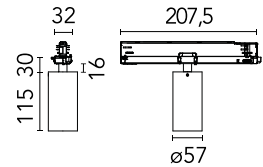

Spotlight to be installed on 3-phase track with LED light source. 220-240V, 50-60Hz power supply integrated.

Are you a professional and your project needs consulting and support?

[BOOK AN APPOINTMENT](#)