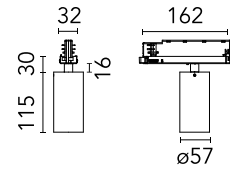

Are you a professional and your project needs consulting and support?

BOOK AN APPOINTMENT

Main specifications

Mounting	Track
Environments	Indoor dry location
Light source type	LED
Light sources included	Yes
LED type	LED array
Lamp category	LED
Number of lamps	1
Power (W)	15.5
System power (W)	18.3
Source flux (lm)	0
Lumen Output (lm)	1216

Physical

Colour	White
Trim	No
Orientation	Adjustable
Rotation (°)	360
Longitudinal tilting (°)	90
Spot diameter (mm)	57
Net weight (kg)	0.57
IP internal	20

Download

Mounting instructions [↓ PDF](#)

Photometric Files