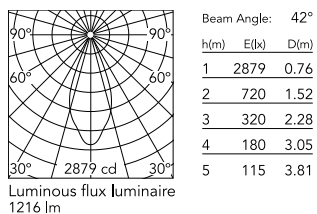

Physical

Colour	White
Trim	No
Orientation	Adjustable
Rotation (°)	360
Longitudinal tilting (°)	90
Spot diameter (mm)	57
Net weight (kg)	0.57
IP internal	20

Download

Mounting instructions [↓ PDF](#)

Photometric Files

Photometric

Lighting type	Direct
Light distribution	Symmetric
CCT (K)	4000
CRI>	90
Beam angle C0-180 (°)	42
Beam angle C90-270 (°)	42
Extreme cut off	No
UGR _L	<16

Electrical

Insulation class	II
Frequency (Hz)	50/60
Main voltage (Vac)	220-240
Power supply	Integrated
Dimmable	No
Power supply type	Non Dimmable
Dimming interface	Not Dimmable