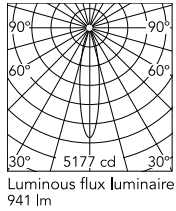

Physical

Colour	White
Trim	No
Orientation	Adjustable
Rotation (°)	360
Longitudinal tilting (°)	90
Spot diameter (mm)	57
Net weight (kg)	0.57
IP internal	20

Download

Mounting instructions [↓ PDF](#)

Photometric Files

Photometric

Lighting type	Direct
Light distribution	Symmetric
CCT (K)	3000
CRI>	90
Beam angle C0-180 (°)	21
Beam angle C90-270 (°)	21
Extreme cut off	No
UGR _L	<10

Electrical

Insulation class	II
Frequency (Hz)	50/60
Main voltage (Vac)	220-240
Power supply	Integrated
Dimmable	No
Power supply type	Non Dimmable
Dimming interface	Not Dimmable