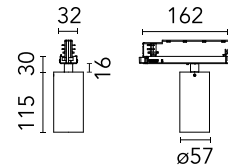

Main specifications

Mounting	Track
Environments	Indoor dry location
Light source type	LED
Light sources included	Yes
LED type	LED array
Lamp category	LED
Number of lamps	1
Power (W)	15.5
System power (W)	18.3
Source flux (lm)	1985
Lumen Output (lm)	941

Physical

Colour	White
Trim	No
Orientation	Adjustable
Rotation (°)	360
Longitudinal tilting (°)	90
Spot diameter (mm)	57
Net weight (kg)	0.57
IP internal	20

Download

Mounting instructions [↓ PDF](#)

Photometric Files

LDT / IES [↓ ZIP](#)

Technical Drawings

2D [↓ ZIP](#)

3D [↓ ZIP](#)