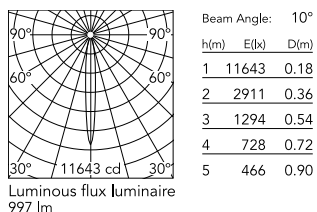

Physical

Colour	White
Trim	No
Orientation	Adjustable
Rotation (°)	360
Longitudinal tilting (°)	90
Spot diameter (mm)	57
Net weight (kg)	0.57
IP internal	20

Download

Mounting instructions [↓ PDF](#)

Photometric Files

Photometric

Lighting type	Direct
Light distribution	Symmetric
CCT (K)	3000
CRI>	90
Beam angle C0-180 (°)	10
Beam angle C90-270 (°)	10
Extreme cut off	No
UGR _L	<10

Electrical

Insulation class	II
Frequency (Hz)	50/60
Main voltage (Vac)	220-240
Power supply	Integrated
Dimmable	No
Power supply type	Non Dimmable
Dimming interface	Not Dimmable