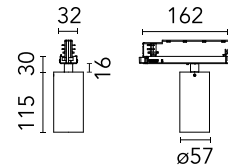

Are you a professional and your project needs consulting and support?

[BOOK AN APPOINTMENT](#)

Main specifications

Mounting	Track
Environments	Indoor dry location
Light source type	LED
Light sources included	Yes
LED type	LED array
Lamp category	LED
Number of lamps	1
Power (W)	15.5
System power (W)	18.3
Source flux (lm)	1985
Lumen Output (lm)	997

Physical

Colour	White
Trim	No
Orientation	Adjustable
Rotation (°)	360
Longitudinal tilting (°)	90
Spot diameter (mm)	57
Net weight (kg)	0.57
IP internal	20

Download

Mounting instructions [↓ PDF](#)

Photometric Files