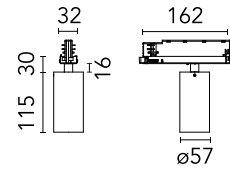

Main specifications

Mounting	Track
Environments	Indoor dry location
Light source type	LED
Light sources included	Yes
LED type	LED array
Lamp category	LED
Number of lamps	1
Power (W)	15.5
System power (W)	18.3
Source flux (lm)	2179
Lumen Output (lm)	1216

Physical

Colour	White
Trim	No
Orientation	Adjustable
Rotation (°)	360
Longitudinal tilting (°)	90
Spot diameter (mm)	57
Net weight (kg)	0.57
IP internal	20

Download

Mounting instructions [↓ PDF](#)

Photometric Files

LDT / IES [↓ ZIP](#)

Technical Drawings

2D [↓ ZIP](#)

3D [↓ ZIP](#)