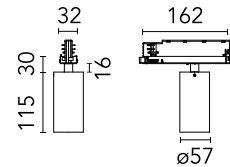

[BOOK AN APPOINTMENT](#)

Main specifications

Mounting	Track
Environments	Indoor dry location
Light source type	LED
Light sources included	Yes
LED type	LED array
Lamp category	LED
Number of lamps	1
Power (W)	15.5
System power (W)	18.3
Source flux (lm)	2179
Lumen Output (lm)	1094

Physical

Colour	Black
Trim	No
Orientation	Adjustable
Rotation (°)	360
Longitudinal tilting (°)	90
Spot diameter (mm)	57
Net weight (kg)	0.57
IP internal	20

Download

Mounting instructions [↓ PDF](#)

Photometric Files

Beam Angle:	10°		
h(m)	E(lx)	D(m)	
1	12775	0.18	
2	3194	0.36	
3	1419	0.54	
4	798	0.72	
5	511	0.90	

Photometric

Lighting type	Direct
Light distribution	Symmetric
CCT (K)	4000
CRI>	90
Beam angle C0-180 (°)	10
Beam angle C90-270 (°)	10
Extreme cut off	No
UGR _L	<10