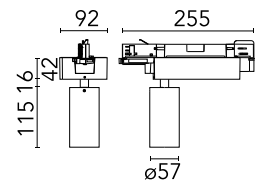

Are you a professional and your project needs consulting and support?

BOOK AN APPOINTMENT

Main specifications

Mounting	Track
Environments	Indoor dry location
Light source type	LED
Light sources included	Yes
LED type	LED array
Lamp category	LED
Number of lamps	1
Power (W)	15.5
System power (W)	18.7
Source flux (lm)	2179.6
Lumen Output (lm)	1216

Physical

Colour	White
Trim	No
Orientation	Adjustable
Rotation (°)	360
Longitudinal tilting (°)	90
Spot diameter (mm)	57
Net weight (kg)	0.57
IP internal	20

Download

Mounting instructions [↓ PDF](#)

Mounting instructions [↓ PDF](#)

Photometric Files

LDT / IES [↓ ZIP](#)

Technical Drawings

2D [↓ ZIP](#)

3D [↓ ZIP](#)

Schematic light drawing

Photometric

Lighting type	Direct
Light distribution	Symmetric
CCT (K)	4000
CRI>	90
Beam angle C0-180 (°)	42
Beam angle C90-270 (°)	42
Extreme cut off	No
UGR _L	<16