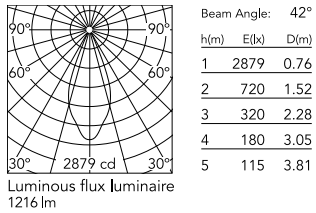

Physical

Colour	White
Trim	No
Orientation	Adjustable
Rotation (°)	360
Longitudinal tilting (°)	90
Spot diameter (mm)	57
Net weight (kg)	0.57
IP internal	20

Download

Mounting instructions [↓ PDF](#)

Mounting instructions [↓ PDF](#)

Photometric Files

LDT / IES [↓ ZIP](#)

Technical Drawings

2D [↓ ZIP](#)

3D [↓ ZIP](#)

Schematic light drawing

Photometric

Lighting type	Direct
Light distribution	Symmetric
CCT (K)	4000
CRI>	90
Beam angle C0-180 (°)	42
Beam angle C90-270 (°)	42
Extreme cut off	No
UGR _L	<16