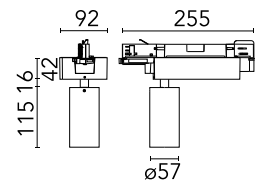

Are you a professional and your project needs consulting and support?

BOOK AN APPOINTMENT

Main specifications

Mounting	Track
Environments	Indoor dry location
Light source type	LED
Light sources included	Yes
LED type	LED array
Lamp category	LED
Number of lamps	1
Power (W)	15.5
System power (W)	18.7
Source flux (lm)	2179.6
Lumen Output (lm)	1033

Physical

Colour	White
Trim	No
Orientation	Adjustable
Rotation (°)	360
Longitudinal tilting (°)	90
Spot diameter (mm)	57
Net weight (kg)	0.57
IP internal	20

Download

Mounting instructions [↓ PDF](#)

Mounting instructions [↓ PDF](#)