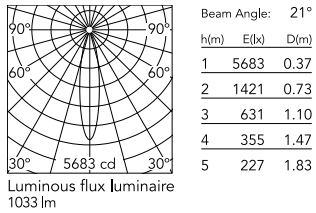

Physical

Colour	White
Trim	No
Orientation	Adjustable
Rotation (°)	360
Longitudinal tilting (°)	90
Spot diameter (mm)	57
Net weight (kg)	0.57
IP internal	20

Download

Mounting instructions [↓ PDF](#)

Mounting instructions [↓ PDF](#)

Photometric Files

LDT / IES [↓ ZIP](#)

Technical Drawings

2D [↓ ZIP](#)

3D [↓ ZIP](#)

Schematic light drawing

Ecodesign and Energy Labelling

Photometric