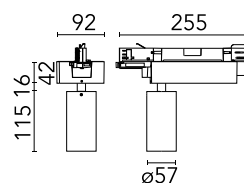

Spotlight to be installed on 3-phase track. with LED light source. 220-240V, 50-60Hz power supply integrated.

Are you a professional and your project needs consulting and support?

[BOOK AN APPOINTMENT](#)