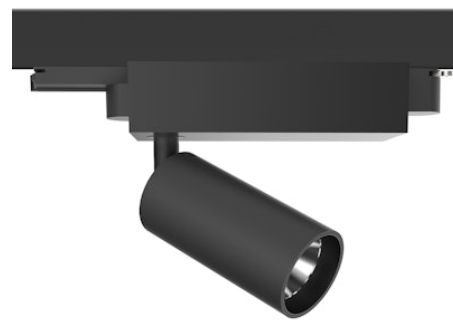

FLOS

09.4451.14CDA Black

UT Spot Track Ø 57 Dali Version UPGRADE

Designed by FLOS Architectural, 2017

Spotlight to be installed on 3-phase track. with LED light source. 220-240V, 50-60Hz power supply integrated.

Are you a professional and your project needs consulting and support?

[BOOK AN APPOINTMENT](#)

Main specifications

Mounting	Track
Environments	Indoor dry location
Light source type	LED
Light sources included	Yes
LED type	LED array
Lamp category	LED
Number of lamps	1
Power (W)	15.5
System power (W)	18.7
Source flux (lm)	2179.6
Lumen Output (lm)	1033

Physical

Colour	Black
Trim	No
Orientation	Adjustable
Rotation (°)	360
Longitudinal tilting (°)	90
Spot diameter (mm)	57
Net weight (kg)	0.57
IP internal	20

Download

[Mounting instructions](#) [↓ PDF](#)

[Mounting instructions](#) [↓ PDF](#)

Notes

Screening crosspiece, lenses and Honeycomb directly installable on the head of the luminaire without needing any fastening accessory. FLOS three-phase lighting track luminaires are designed and fully tested for tracks recommended by FLOS. Compatibility is guaranteed with three-phase track produced by Nordic Aluminium. Compatibility with Eutrac under request. FLOS three-phase DALI track luminaires are designed for Pulse DALI from Nordic Aluminium.