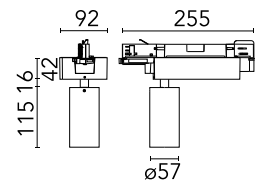

Are you a professional and your project needs consulting and support?

BOOK AN APPOINTMENT

Main specifications

Mounting	Track
Environments	Indoor dry location
Light source type	LED
Light sources included	Yes
LED type	LED array
Lamp category	LED
Number of lamps	1
Power (W)	15.5
System power (W)	18.7
Source flux (lm)	2179.6
Lumen Output (lm)	1094

Physical

Colour	White
Trim	No
Orientation	Adjustable
Rotation (°)	360
Longitudinal tilting (°)	90
Spot diameter (mm)	57
Net weight (kg)	0.57
IP internal	20

Download

Mounting instructions [↓ PDF](#)

Mounting instructions [↓ PDF](#)

Photometric Files

LDT / IES [↓ ZIP](#)

Technical Drawings

2D [↓ ZIP](#)

3D [↓ ZIP](#)

Schematic light drawing

Beam Angle: 10°

h(m)	E(lx)	D(m)
1	12775	0.18
2	3194	0.36
3	1419	0.54
4	798	0.72
5	511	0.90