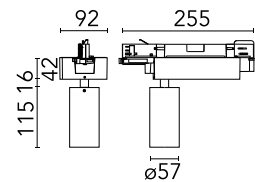

Main specifications

Mounting	Track
Environments	Indoor dry location
Light source type	LED
Light sources included	Yes
LED type	LED array
Lamp category	LED
Number of lamps	1
Power (W)	15.5
System power (W)	18.7
Source flux (lm)	2179.6
Lumen Output (lm)	1094

Physical

Colour	Black
Trim	No
Orientation	Adjustable
Rotation (°)	360
Longitudinal tilting (°)	90
Spot diameter (mm)	57
Net weight (kg)	0.57
IP internal	20

Download

[Mounting instructions](#) [↓ PDF](#)

[Mounting instructions](#) [↓ PDF](#)

Photometric Files

[LDT / IES](#) [↓ ZIP](#)

Technical Drawings

[2D](#) [↓ ZIP](#)

[3D](#) [↓ ZIP](#)