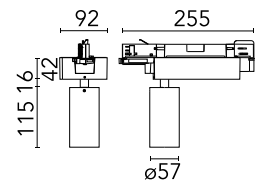

[BOOK AN APPOINTMENT](#)

Main specifications

Mounting	Track
Environments	Indoor dry location
Light Source Type	LED
LED type	LED array
Lamp category	LED
Iicos	No
Bulb finish	Clear
Number of heads	1
Power (W)	23.2
System power (W)	23.2
Source flux (lm)	1985.71
System flux (lm)	1108

Physical

Colour	Black
Trim	No
Orientation	Adjustable
Rotation (°)	360
Longitudinal tilting (°)	90
Spot diameter (mm)	57
Net weight (kg)	0.57
IP internal	20
IP external	20

Download

[Mounting instructions](#) ZIP