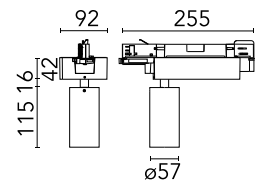

[BOOK AN APPOINTMENT](#)

Main specifications

Mounting	Track
Environments	Indoor dry location
Light Source Type	LED
LED type	LED array
Lamp category	LED
Iicos	No
Bulb finish	Clear
Number of heads	1
Power (W)	23.2
System power (W)	23.2
Source flux (lm)	1985.71
System flux (lm)	941

Physical

Colour	Black
Trim	No
Orientation	Adjustable
Rotation (°)	360
Longitudinal tilting (°)	90
Spot diameter (mm)	57
Net weight (kg)	0.57
IP internal	20
IP external	20

Download

[Mounting instructions](#) ZIP