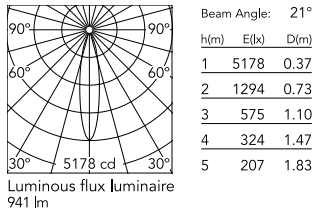

Physical

Colour	Black
Trim	No
Orientation	Adjustable
Rotation (°)	360
Longitudinal tilting (°)	90
Spot diameter (mm)	57
Net weight (kg)	0.57
IP internal	20
IP external	20

Download

[Mounting instructions](#) ZIP

Photometric Files

[LDT / IES](#) ZIP

Technical Drawings

[2D](#) ZIP

[3D](#) ZIP

[Bim](#) ZIP

Schematic light drawing

Ecodesign and Energy Labelling