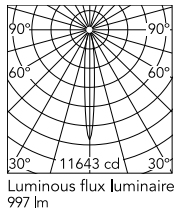

Physical

Colour	White
Trim	No
Orientation	Adjustable
Rotation (°)	360
Longitudinal tilting (°)	90
Spot diameter (mm)	57
Net weight (kg)	0.57
IP internal	20

Download

Mounting instructions [↓ PDF](#)

Mounting instructions [↓ PDF](#)

Photometric Files

LDT / IES [↓ ZIP](#)

Technical Drawings

2D [↓ ZIP](#)

3D [↓ ZIP](#)

Schematic light drawing

Beam Angle: 10°

h(m)	E(lx)	D(m)
1	11643	0.18
2	2911	0.36
3	1294	0.54
4	728	0.72
5	466	0.90

Photometric

Lighting type	Direct
Light distribution	Symmetric
CCT (K)	3000
CRI>	90
Beam angle C0-180 (°)	10
Beam angle C90-270 (°)	10
Extreme cut off	No
UGR _L	<10

Electrical

Insulation class	II
Frequency (Hz)	50/60
Main voltage (Vac)	220-240
Power supply	Integrated
Dimmable	Yes
Power supply type	Dimmable DALI 1
Dimming interface	Remote Dimmable (Dimmer Not Included)