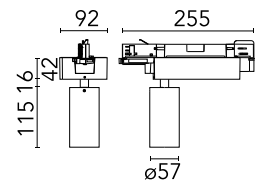

Are you a professional and your project needs consulting and support?

BOOK AN APPOINTMENT

Main specifications

Mounting	Track
Environments	Indoor dry location
Light source type	LED
Light sources included	Yes
LED type	LED array
Lamp category	LED
Number of lamps	1
Power (W)	15.5
System power (W)	18.7
Source flux (lm)	1985.71
Lumen Output (lm)	997

Physical

Colour	White
Trim	No
Orientation	Adjustable
Rotation (°)	360
Longitudinal tilting (°)	90
Spot diameter (mm)	57
Net weight (kg)	0.57
IP internal	20

Download

Mounting instructions [↓ PDF](#)

Mounting instructions [↓ PDF](#)

Photometric Files

LDT / IES [↓ ZIP](#)

Technical Drawings

2D [↓ ZIP](#)

3D [↓ ZIP](#)

Schematic light drawing

Beam Angle: 10°

h(m)	E(lx)	D(m)
1	11643	0.18
2	2911	0.36
3	1294	0.54
4	728	0.72
5	466	0.90