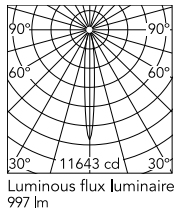

Physical

Colour	Black
Trim	No
Orientation	Adjustable
Rotation (°)	360
Longitudinal tilting (°)	90
Spot diameter (mm)	57
Net weight (kg)	0.57
IP internal	20

Download

[Mounting instructions](#) PDF

[Mounting instructions](#) PDF

Photometric Files

[LDT / IES](#) ZIP

Technical Drawings

[2D](#) ZIP

[3D](#) ZIP

Schematic light drawing

Beam Angle: 10°

h(m)	E(lx)	D(m)
1	11643	0.18
2	2911	0.36
3	1294	0.54
4	728	0.72
5	466	0.90

Photometric

Lighting type	Direct
Light distribution	Symmetric
CCT (K)	3000
CRI>	90
Beam angle C0-180 (°)	10
Beam angle C90-270 (°)	10
Extreme cut off	No
UGR _L	<10

Electrical

Insulation class	II
Frequency (Hz)	50/60
Main voltage (Vac)	220-240
Power supply	Integrated
Dimmable	Yes
Power supply type	Dimmable DALI 1
Dimming interface	Remote Dimmable (Dimmer Not Included)