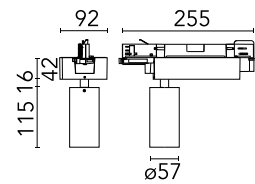

Are you a professional and your project needs consulting and support?

[BOOK AN APPOINTMENT](#)

Main specifications

Mounting	Track
Environments	Indoor dry location
Light source type	LED
Light sources included	Yes
LED type	LED array
Lamp category	LED
Number of lamps	1
Power (W)	15.5
System power (W)	18.7
Source flux (lm)	1985.71
Lumen Output (lm)	997

Physical

Colour	Black
Trim	No
Orientation	Adjustable
Rotation (°)	360
Longitudinal tilting (°)	90
Spot diameter (mm)	57
Net weight (kg)	0.57
IP internal	20

Download

[Mounting instructions](#) PDF

[Mounting instructions](#) PDF

Photometric Files

[LDT / IES](#) ZIP

Technical Drawings

[2D](#) ZIP

[3D](#) ZIP

Schematic light drawing

Beam Angle: 10°

h(m)	E(lx)	D(m)
1	11643	0.18
2	2911	0.36
3	1294	0.54
4	728	0.72
5	466	0.90