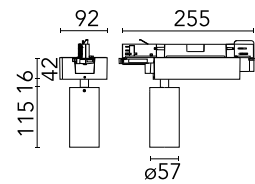

Spotlight to be installed on 3-phase track. with LED light source. 220-240V, 50-60Hz power supply integrated.

Are you a professional and your project needs consulting and support?

[BOOK AN APPOINTMENT](#)