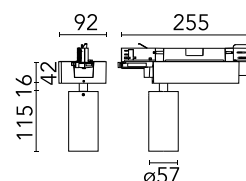

Spotlight to be installed on 3-phase track. with LED light source. 220-240V, 50-60Hz power supply integrated.

Are you a professional and your project needs consulting and support?

[BOOK AN APPOINTMENT](#)