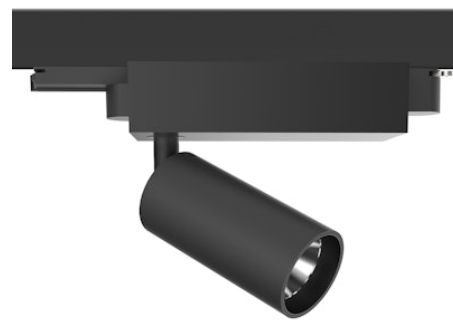

FLOS

09.4442.14BDA Black

UT Spot Track Ø 57 Dali Version

Designed by FLOS Architectural, 2017

Spotlight to be installed on 3-phase track. with LED light source. 220-240V, 50-60Hz power supply integrated.

Are you a professional and your project needs consulting and support?

[BOOK AN APPOINTMENT](#)

Main specifications

Mounting	Track
Environments	Indoor dry location
Light source type	LED
Light sources included	Yes
LED type	LED array
Lamp category	LED
Number of lamps	1
Power (W)	23.2
System power (W)	23.2
Source flux (lm)	2498.52
Lumen Output (lm)	1394

Physical

Colour	Black
Trim	No
Orientation	Adjustable
Rotation (°)	360
Longitudinal tilting (°)	90
Spot diameter (mm)	57
Net weight (kg)	0.57
IP internal	20
IP external	20

Download

[Mounting instructions](#)  ZIP

Notes

Screening crosspiece, lenses and Honeycomb directly installable on the head of the luminaire without needing any fastening accessory. FLOS three-phase lighting track luminaires are designed and fully tested for tracks recommended by FLOS. Compatibility is guaranteed with three-phase track produced by Nordic Aluminium. Compatibility with Eutrac under request. FLOS three-phase DALI track luminaires are designed for Pulse DALI from Nordic Aluminium.