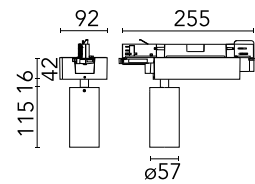

[BOOK AN APPOINTMENT](#)

Main specifications

Mounting	Track
Environments	Indoor dry location
Light source type	LED
Light sources included	Yes
LED type	LED array
Lamp category	LED
Number of lamps	1
Power (W)	23.2
System power (W)	23.2
Source flux (lm)	2498.52
Lumen Output (lm)	1184

Physical

Colour	Black
Trim	No
Orientation	Adjustable
Rotation (°)	360
Longitudinal tilting (°)	90
Spot diameter (mm)	57
Net weight (kg)	0.57
IP internal	20
IP external	20

Download

[Mounting instructions](#)  ZIP