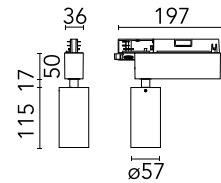

Spotlight to be installed on 3-phase track. with LED light source. 220-240V, 50-60Hz power supply integrated.

Are you a professional and your project needs consulting and support?

[BOOK AN APPOINTMENT](#)