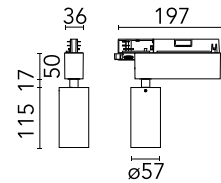

[BOOK AN APPOINTMENT](#)

Main specifications

Mounting	Track
Environments	Indoor dry location
Light Source Type	LED
LED type	LED array
Lamp category	LED
Iicos	No
Bulb finish	Clear
Number of heads	1
Power (W)	23.2
System power (W)	23.2
Source flux (lm)	2275
System flux (lm)	1216

Physical

Colour	White
Trim	No
Orientation	Adjustable
Rotation (°)	360
Longitudinal tilting (°)	90
Spot diameter (mm)	57
Net weight (kg)	0.57
IP internal	20
IP external	20

Download

[Mounting instructions](#) ZIP