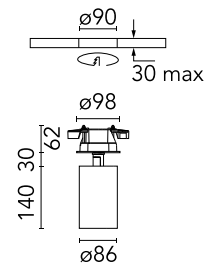

FLOS

09.4861.30A White

UT Spot Ceiling Ø 86

Designed by FLOS Architectural, 2017

LED - LED array - 32.8W - 2528lm - 3000K - CRI> 80 - Beam° 24

Spotlight to be installed on ceiling with LED light source. 220-240V, 50-60Hz remote power supply included.

Are you a professional and your project needs consulting and support?

[BOOK AN APPOINTMENT](#)

Main specifications

Mounting	Ceiling surface
Environments	Indoor dry location
Light Source Type	LED
LED type	LED array
Lamp category	LED
Iicos	No
Bulb finish	Clear
Number of heads	1
Power (W)	32.8
System power (W)	32.8
Source flux (lm)	3959
System flux (lm)	2528

Physical

Colour	White
Trim	No
Orientation	Adjustable
Rotation (°)	360
Longitudinal tilting (°)	90
Spot diameter (mm)	86
Net weight (kg)	1.18
IP internal	20
IP external	20

Download

[Mounting instructions](#) [↓ PDF](#)