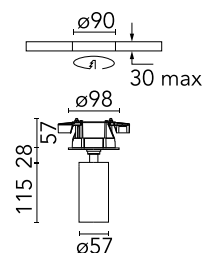

Spotlight to be installed on ceiling with LED light source. 220-240V, 50-60Hz remote power supply included.

Are you a professional and your project needs consulting and support?

BOOK AN APPOINTMENT