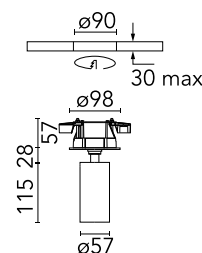

[BOOK AN APPOINTMENT](#)

Main specifications

Mounting	Ceiling surface
Environments	Indoor dry location
Light Source Type	LED
LED type	LED array
Lamp category	LED
Iicos	No
Bulb finish	Clear
Number of heads	1
Power (W)	23.2
System power (W)	23.2
Source flux (lm)	2179.6
System flux (lm)	1033

Physical

Colour	White
Trim	No
Orientation	Adjustable
Rotation (°)	360
Longitudinal tilting (°)	90
Spot diameter (mm)	57
Net weight (kg)	0.59
IP internal	20
IP external	20

Download

[Mounting instructions](#) [↓ PDF](#)