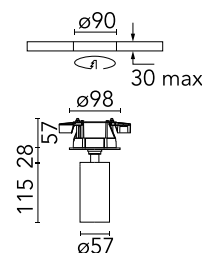

Spotlight to be installed on ceiling with LED light source. 220-240V, 50-60Hz remote power supply included.

Are you a professional and your project needs consulting and support?

[BOOK AN APPOINTMENT](#)