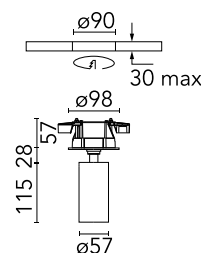

Spotlight to be installed on ceiling with LED light source. 220-240V, 50-60Hz remote power supply included.

Are you a professional and your project needs consulting and support?

[BOOK AN APPOINTMENT](#)