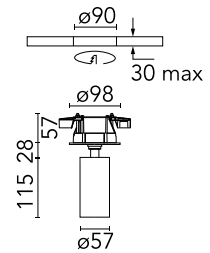

[BOOK AN APPOINTMENT](#)

Main specifications

Mounting	Ceiling surface
Environments	Indoor dry location
Light Source Type	LED
LED type	LED array
Lamp category	LED
Iicos	No
Bulb finish	Clear
Number of heads	1
Power (W)	23.2
System power (W)	23.2
Source flux (lm)	1985.71
System flux (lm)	941

Physical

Colour	Black
Trim	No
Orientation	Adjustable
Rotation (°)	360
Longitudinal tilting (°)	90
Spot diameter (mm)	57
Net weight (kg)	0.59
IP internal	20
IP external	20

Download

[Mounting instructions](#) [↓ PDF](#)