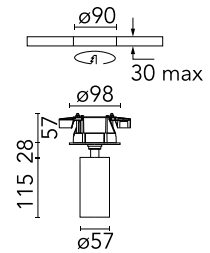

Spotlight to be installed on ceiling with LED light source. 220-240V, 50-60Hz remote power supply included.

Are you a professional and your project needs consulting and support?

[BOOK AN APPOINTMENT](#)