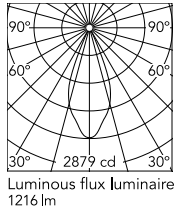

Physical

Colour	White
Trim	No
Orientation	Adjustable
Rotation (°)	360
Longitudinal tilting (°)	90
Spot diameter (mm)	57
Net weight (kg)	0.59
IP internal	20

Download

[Mounting instructions](#) PDF

[Mounting instructions](#) PDF

Photometric Files

[LDT / IES](#) ZIP

Technical Drawings

[2D](#) ZIP

[3D](#) ZIP

Schematic light drawing

Photometric

Lighting type	Direct
Light distribution	Symmetric
CCT (K)	4000
CRI>	90
Beam angle C0-180 (°)	42
Beam angle C90-270 (°)	42
Extreme cut off	No
UGR _L	<16