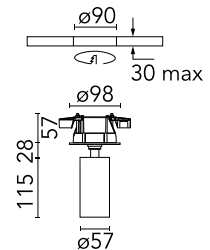

FLOS

09.4471.14A Black

UT Spot Ceiling Ø 57

Designed by FLOS Architectural, 2017

Spotlight to be installed on ceiling with LED light source. 220-240V, 50-60Hz remote power supply included.

Are you a professional and your project needs consulting and support?

[BOOK AN APPOINTMENT](#)

Main specifications

Mounting	Ceiling surface
Environments	Indoor dry location
Light Source Type	LED
LED type	LED array
Lamp category	LED
Iicos	No
Bulb finish	Clear
Number of heads	1
Power (W)	23.2
System power (W)	23.2
Source flux (lm)	2179.6
System flux (lm)	1033

Physical

Colour	Black
Trim	No
Orientation	Adjustable
Rotation (°)	360
Longitudinal tilting (°)	90
Spot diameter (mm)	57
Net weight (kg)	0.59
IP internal	20
IP external	20

Download

[Mounting instructions](#) [↓ PDF](#)