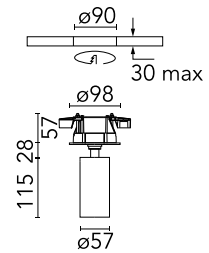

Spotlight to be installed on ceiling with LED light source. 220-240V, 50-60Hz remote power supply included.

Are you a professional and your project needs consulting and support?

[BOOK AN APPOINTMENT](#)