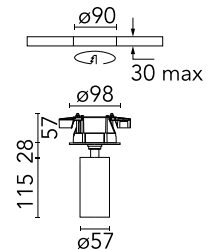

Spotlight to be installed on ceiling with LED light source. 220-240V, 50-60Hz remote power supply included.

Are you a professional and your project needs consulting and support?

[BOOK AN APPOINTMENT](#)