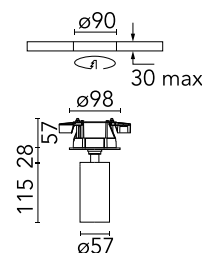

[BOOK AN APPOINTMENT](#)

Main specifications

| | |
|------------------------|---------------------|
| Mounting | Ceiling surface |
| Environments | Indoor dry location |
| Light source type | LED |
| Light sources included | Yes |
| LED type | LED array |
| Lamp category | LED |
| Number of lamps | 1 |
| Power (W) | 15.5 |
| System power (W) | 18.3 |
| Source flux (lm) | 1985.71 |
| Lumen Output (lm) | 941 |

Physical

| | |
|--------------------------|------------|
| Colour | Black |
| Trim | No |
| Orientation | Adjustable |
| Rotation (°) | 360 |
| Longitudinal tilting (°) | 90 |
| Spot diameter (mm) | 57 |
| Net weight (kg) | 0.59 |
| IP internal | 20 |

Schematic light drawing

Ecodesign and Energy Labelling

Photometric

| | |
|------------------------|-----------|
| Lighting type | Direct |
| Light distribution | Symmetric |
| CCT (K) | 3000 |
| CRI> | 90 |
| Beam angle C0-180 (°) | 21 |
| Beam angle C90-270 (°) | 21 |
| Extreme cut off | No |
| UGR _L | <10 |