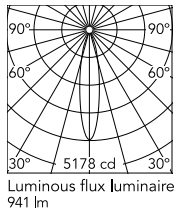

Physical

| | |
|--------------------------|------------|
| Colour | Black |
| Trim | No |
| Orientation | Adjustable |
| Rotation (°) | 360 |
| Longitudinal tilting (°) | 90 |
| Spot diameter (mm) | 57 |
| Net weight (kg) | 0.59 |
| IP internal | 20 |

Schematic light drawing

Ecodesign and Energy Labelling

Photometric

| | |
|------------------------|-----------|
| Lighting type | Direct |
| Light distribution | Symmetric |
| CCT (K) | 3000 |
| CRI> | 90 |
| Beam angle C0-180 (°) | 21 |
| Beam angle C90-270 (°) | 21 |
| Extreme cut off | No |
| UGR _L | <10 |