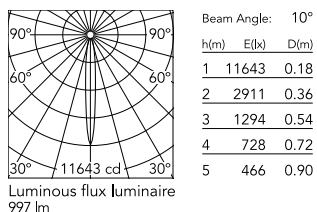

Schematic light drawing

Photometric

Lighting type	Direct
Light distribution	Symmetric
CCT (K)	3000
CRI>	90
Beam angle C0-180 (°)	10
Beam angle C90-270 (°)	10
Extreme cut off	No
UGR_L	<10

Electrical

Insulation class	II
Frequency (Hz)	50/60
Main voltage (Vac)	220-240
Power supply	Remote included
Dimmable	No
Power supply type	Non Dimmable
Dimming interface	Not Dimmable

Ecodesign and Energy Labelling

Replaceable (LED only) light source by a professional

Replaceable control gear by a professional

Notes

Screening crosspiece, lenses and Honeycomb directly installable on the head of the luminaire without needing any fastening accessory.