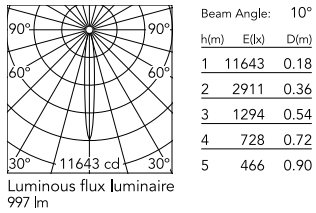

Physical

Colour	White
Trim	No
Orientation	Adjustable
Rotation (°)	360
Longitudinal tilting (°)	90
Spot diameter (mm)	57
Net weight (kg)	0.59
IP internal	20
IP external	20

Download

[Mounting instructions](#) [↓ PDF](#)

[Mounting instructions](#) [↓ PDF](#)

Photometric Files

[LDT / IES](#) [↓ ZIP](#)

Technical Drawings

[2D](#) [↓ ZIP](#)

[3D](#) [↓ ZIP](#)

[Bim](#) [↓ ZIP](#)

Schematic light drawing

Ecodesign and Energy Labelling

Replaceable (LED only)
light source by a
professional

Replaceable control
gear by a professional

Photometric

Lighting type	Direct
Light distribution	Symmetric
CCT (K)	3000
CRI>	90
Beam angle C0-180 (°)	10
Beam angle C90-270 (°)	10