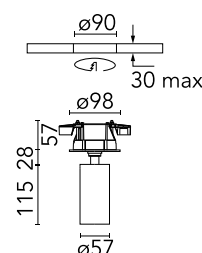

FLOS

09.4463.30A White

UT Spot Ceiling Ø 57

Designed by FLOS Architectural, 2017

Spotlight to be installed on ceiling with LED light source. 220-240V, 50-60Hz remote power supply included.

Are you a professional and your project needs consulting and support?

[BOOK AN APPOINTMENT](#)

Main specifications

Mounting	Ceiling surface
Environments	Indoor dry location
Light Source Type	LED
LED type	LED array
Lamp category	LED
Iicos	No
Bulb finish	Clear
Number of heads	1
Power (W)	23.2
System power (W)	23.2
Source flux (lm)	1985.71
System flux (lm)	997

Physical

Colour	White
Trim	No
Orientation	Adjustable
Rotation (°)	360
Longitudinal tilting (°)	90
Spot diameter (mm)	57
Net weight (kg)	0.59
IP internal	20
IP external	20

Download

[Mounting instructions](#) [↓ PDF](#)