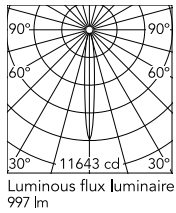

Physical

Colour	Black
Trim	No
Orientation	Adjustable
Rotation (°)	360
Longitudinal tilting (°)	90
Spot diameter (mm)	57
Net weight (kg)	0.59
IP internal	20

Download

[Mounting instructions](#) [↓ PDF](#)

[Mounting instructions](#) [↓ PDF](#)

Photometric Files

[LDT / IES](#) [↓ ZIP](#)

Technical Drawings

[2D](#) [↓ ZIP](#)

[3D](#) [↓ ZIP](#)

Schematic light drawing

Ecodesign and Energy Labelling

Photometric

Lighting type	Direct
Light distribution	Symmetric
CCT (K)	3000
CRI>	90
Beam angle C0-180 (°)	10
Beam angle C90-270 (°)	10
Extreme cut off	No
UGR _L	<10

Electrical

Insulation class	II
Frequency (Hz)	50/60
Main voltage (Vac)	220-240
Power supply	Remote included
Dimmable	No
Power supply type	Non Dimmable
Dimming interface	Not Dimmable