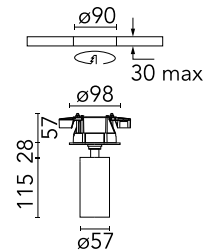

FLOS

09.4463.14A Black

UT Spot Ceiling Ø 57

Designed by FLOS Architectural, 2017

Spotlight to be installed on ceiling with LED light source. 220-240V, 50-60Hz remote power supply included.

Are you a professional and your project needs consulting and support?

[BOOK AN APPOINTMENT](#)

Main specifications

Mounting	Ceiling surface
Environments	Indoor dry location
Light Source Type	LED
LED type	LED array
Lamp category	LED
Iicos	No
Bulb finish	Clear
Number of heads	1
Power (W)	23.2
System power (W)	23.2
Source flux (lm)	1985.71
System flux (lm)	997

Physical

Colour	Black
Trim	No
Orientation	Adjustable
Rotation (°)	360
Longitudinal tilting (°)	90
Spot diameter (mm)	57
Net weight (kg)	0.59
IP internal	20
IP external	20

Download

[Mounting instructions](#) [↓ PDF](#)