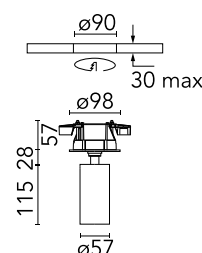

Spotlight to be installed on ceiling with LED light source. 220-240V, 50-60Hz remote power supply included.

Are you a professional and your project needs consulting and support?

[BOOK AN APPOINTMENT](#)