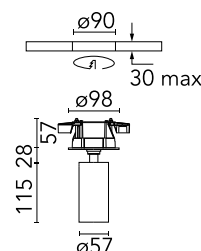

Spotlight to be installed on ceiling with LED light source. 220-240V, 50-60Hz remote power supply included.

Are you a professional and your project needs consulting and support?

[BOOK AN APPOINTMENT](#)