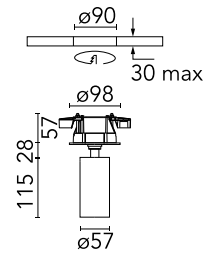

FLOS

09.4460.14A Black

UT Spot Ceiling Ø 57

Designed by FLOS Architectural, 2017

Spotlight to be installed on ceiling with LED light source. 220-240V, 50-60Hz remote power supply included.

Are you a professional and your project needs consulting and support?

[BOOK AN APPOINTMENT](#)

Main specifications

Mounting	Ceiling surface
Environments	Indoor dry location
Light Source Type	LED
LED type	LED array
Lamp category	LED
Iicos	No
Bulb finish	Clear
Number of heads	1
Power (W)	23.2
System power (W)	23.2
Source flux (lm)	2498.52
System flux (lm)	1255

Physical

Colour	Black
Trim	No
Orientation	Adjustable
Rotation (°)	360
Longitudinal tilting (°)	90
Spot diameter (mm)	57
Net weight (kg)	0.59
IP internal	20
IP external	20

Download

[Mounting instructions](#) PDF