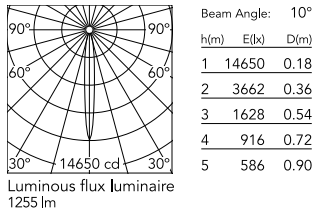

Physical

Colour	Black
Trim	No
Orientation	Adjustable
Rotation (°)	360
Longitudinal tilting (°)	90
Spot diameter (mm)	57
Net weight (kg)	0.59
IP internal	20
IP external	20

Download

[Mounting instructions](#) PDF

[Mounting instructions](#) PDF

Photometric Files

[LDT / IES](#) ZIP

Technical Drawings

[2D](#) ZIP

[3D](#) ZIP

[Bim](#) ZIP

Schematic light drawing

Ecodesign and Energy Labelling

Replaceable (LED only)
light source by a
professional

Replaceable control
gear by a professional

Photometric

Lighting type	Direct
Light distribution	Symmetric
CCT (K)	3000
CRI>	80
Beam angle C0-180 (°)	10
Beam angle C90-270 (°)	10